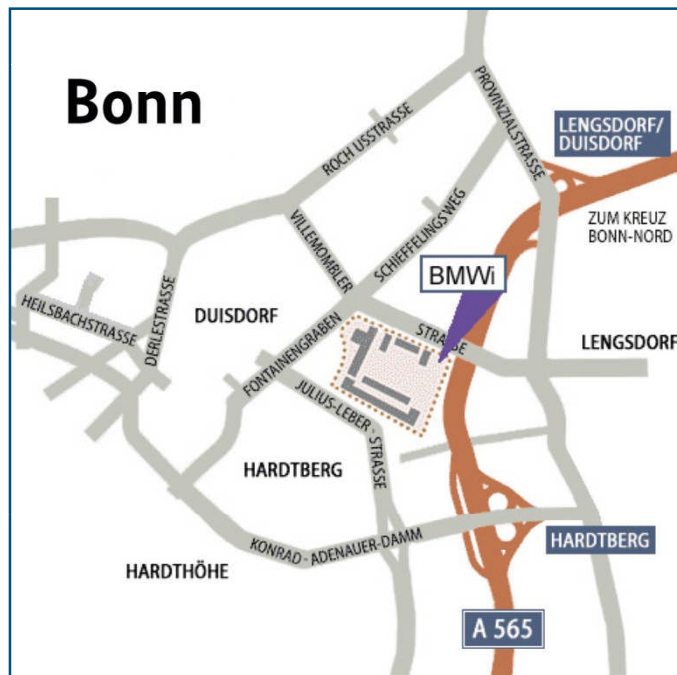

## How to get to the BMWi in Berlin

### From Schönefeld Airport:

By rail via Airport-Express RE 7 or RB 14 to Berlin Hauptbahnhof, then walk or by bus 120, 142, 147, 245 to Invalidenpark

**Berlin office street address:** Scharnhorststr. 34-37  
**Postal address:** 10115 Berlin  
Phone: +49 30/18 615-0  
Fax: +49 30/18 615-7010